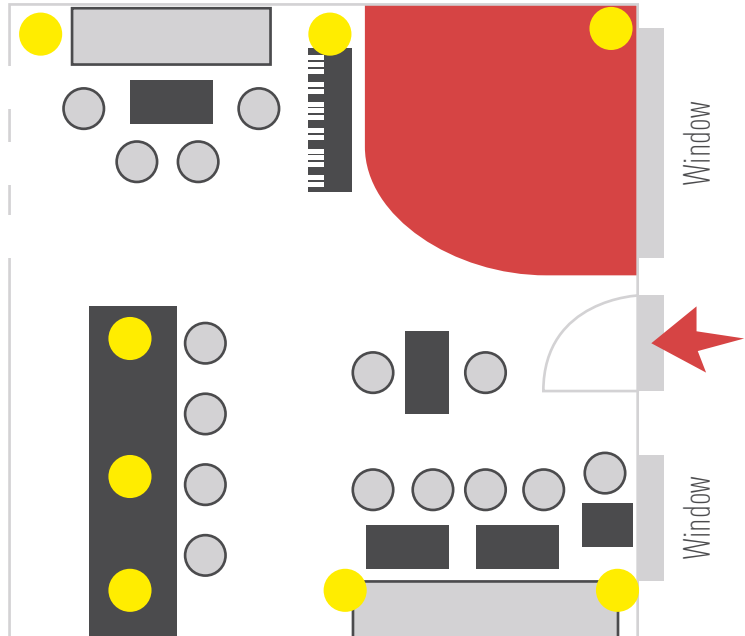

TEC RIDER

Stage-Size

2,5 x 2 m (with rounded edge)

Equipment

Mackie Thump 12A
Mixer w/ 6x XLR, 4 Stereo Jack
3x dynamic (shure) mic
Micstands

Instruments

Clavinova cyp 85a
Transistor Git-amp
(upon request:)
Nord Electro 3 63
Amps
Doublebass
Guitars

Timetable

Soundcheck: 7 p.m.
Stagetime: 8:30 – 10 p.m.

Misc

Drink as much as you like
Hat-Run after the show
A lot of nuts

(place to sleep, some food upon request)
in variance with the terms – please contact us

NUSSBREITE

Seestraße 106
13353 Berlin

post(at)nussbreite.de
booking(at)nussbreit.de

Do - So 19:00 - close
fb/nussbreite